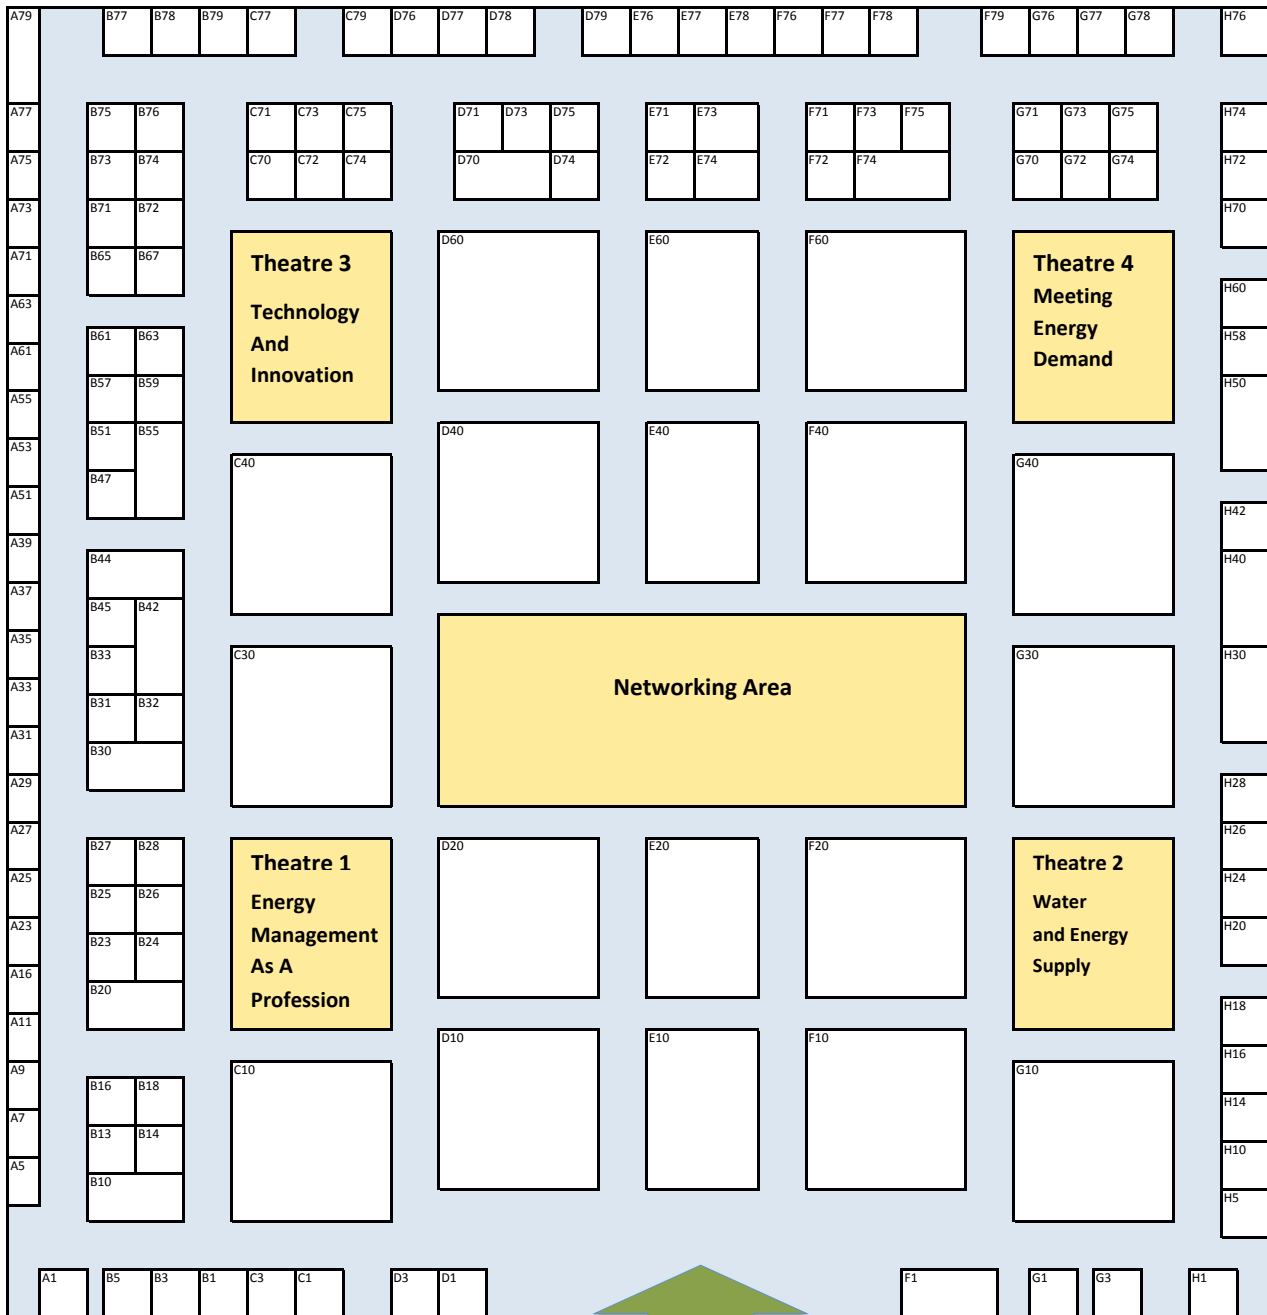

The Energy Management Exhibition

EXCEL, LONDON ■ 22-23TH NOVEMBER 2017

*All stands subject to change

Size	Space	Shell	Package
Single 3x3m = 9m ²	£2,700	£3,150	£3,600
Double 6x3m = 18m ²	£5,400	£6,300	£7,200
Island 10x10m = 100m ²	£30,000		